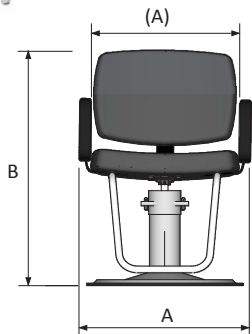

100+ Vinyl Upholstery Color Selections Available

7100H

7100S

7100X

7120D

71BWS

Specifications:

	Styler	All-Purpose	Dryer	Shampoo	Client Stool	Shampoo w/ legrest	Tech Stool
	7100	n/a	7120D	n/a	n/a	n/a	n/a
A Width (Between Arms)	(29)22	--	(29)22	--	--	--	--
B Height (to seat cushion)	35(21)	--	33(19)	--	--	--	--
C Overall Depth (Seat depth)	27(20)	--	33(20)	--	--	--	--
Shipping Weight	80	--	110	--	--	--	--
Carton Width	30	--	33	--	--	--	--
Carton Length	28	--	28	--	--	--	--
Carton Height	25	--	35	--	--	--	--
Base Lift Height	7.5*	7.5*	N/A	--	--	--	--
Reclining Back	N	--	N	--	--	--	--

*Denotes Hydraulic Base, **Denotes Gas Cylinder Lift
All dimensions are in inches AND are for chair in lowest position

Optional Features:

- Specify Standard Chrome Base, Heavy Duty Base, Enviro
- Base, Slim-Star Base, or 20-20 Square Base.
- Tubular Sttel, T-Bar w/ curved tread, T-bar w/ C symbol
- Tailored plastic chair back cover
- May also be ordered without BUTTONS
-