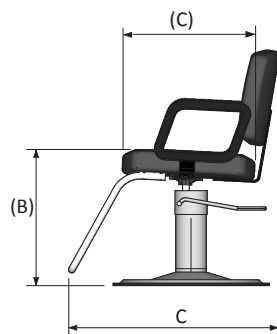

Part #: 7100H

Description: Ashton Hydraulic Styling Chair

Standard Features:

The Ashton family of salon seating, all with classic tufted upholstery, includes a hydraulic styling chair w/ five different base options, a matching Backwash Shampoo Shuttle, an Add-On Shampoo Shuttle, and Driver Chair.

100+ Vinyl Upholstery Color Selections Available

7100H

7100S

7100X

7120D

71BWS

Specifications:

	Styler	All-Purpose	Dryer	Shampoo	Client Stool	Shampoo w/ legrest	Tech Stool
	7100	n/a	7120D	n/a	n/a	n/a	n/a
A Width (Between Arms)	(29)22	--	(29)22	--	--	--	--
B Height (to seat cushion)	35(21)	--	33(19)	--	--	--	--
C Overall Depth (Seat depth)	27(20)	--	33(20)	--	--	--	--
Shipping Weight	80	--	110	--	--	--	--
Carton Width	30	--	33	--	--	--	--
Carton Length	28	--	28	--	--	--	--
Carton Height	25	--	35	--	--	--	--
Base Lift Height	7.5*	7.5*	N/A	--	--	--	--
Reclining Back	N	--	N	--	--	--	--

*Denotes Hydraulic Base, **Denotes Gas Cylinder Lift
All dimensions are in inches AND are for chair in lowest position

Optional Features:

- Specify Standard Chrome Base, Heavy Duty Base, Enviro
- Base, Slim-Star Base, or 20-20 Square Base.
- Tubular Sttel, T-Bar w/ curved tread, T-bar w/ C symbol
- Tailored plastic chair back cover
- May also be ordered without BUTTONS
-